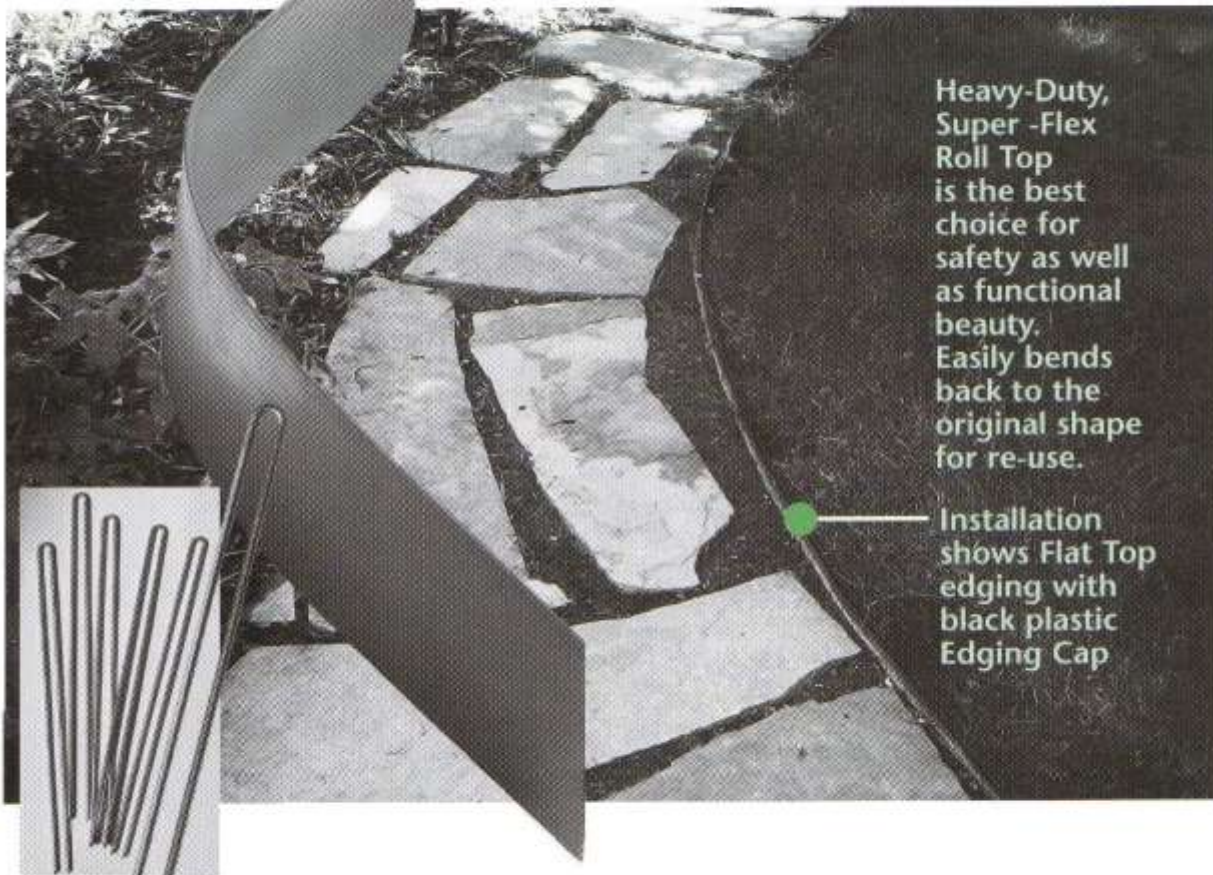

# ***Landscape Edging*** Super-Flex, Heavy-Duty Galvanized **Roll Top Edging**

***Rolled edges greatly reduce the accident factor!  
Flexible, heavy-duty edging provides the ability  
to curve to any landscape shape with ease.***

Heavy-Duty, Super-Flex Roll Top is the best choice for safety as well as functional beauty. Easily bends back to the original shape for re-use.

Installation shows Flat Top edging with black plastic Edging Cap